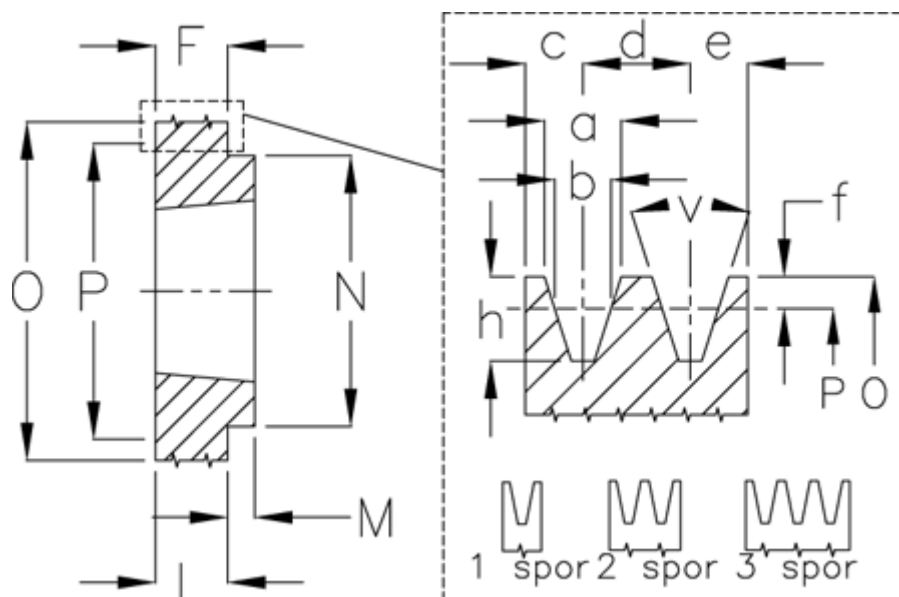

Article number: 604113006701

Description: V-belt pulley SPZ 67/1 TL1108

Measures

a	= 9.7	For bush	= 1108	P	= 67
b	= 8.5	h	= 11.0	Type	= SPZ
Bush ζ max	= 28	J	= -	v	= 34 grader
c	= 8.0	L	= 22		
d	= 12.0	m	= 6		
e	= 8.0	N	= 60		
f	= 2.0	Number of ribs	= 1		
F	= 16	O	= 71.0		